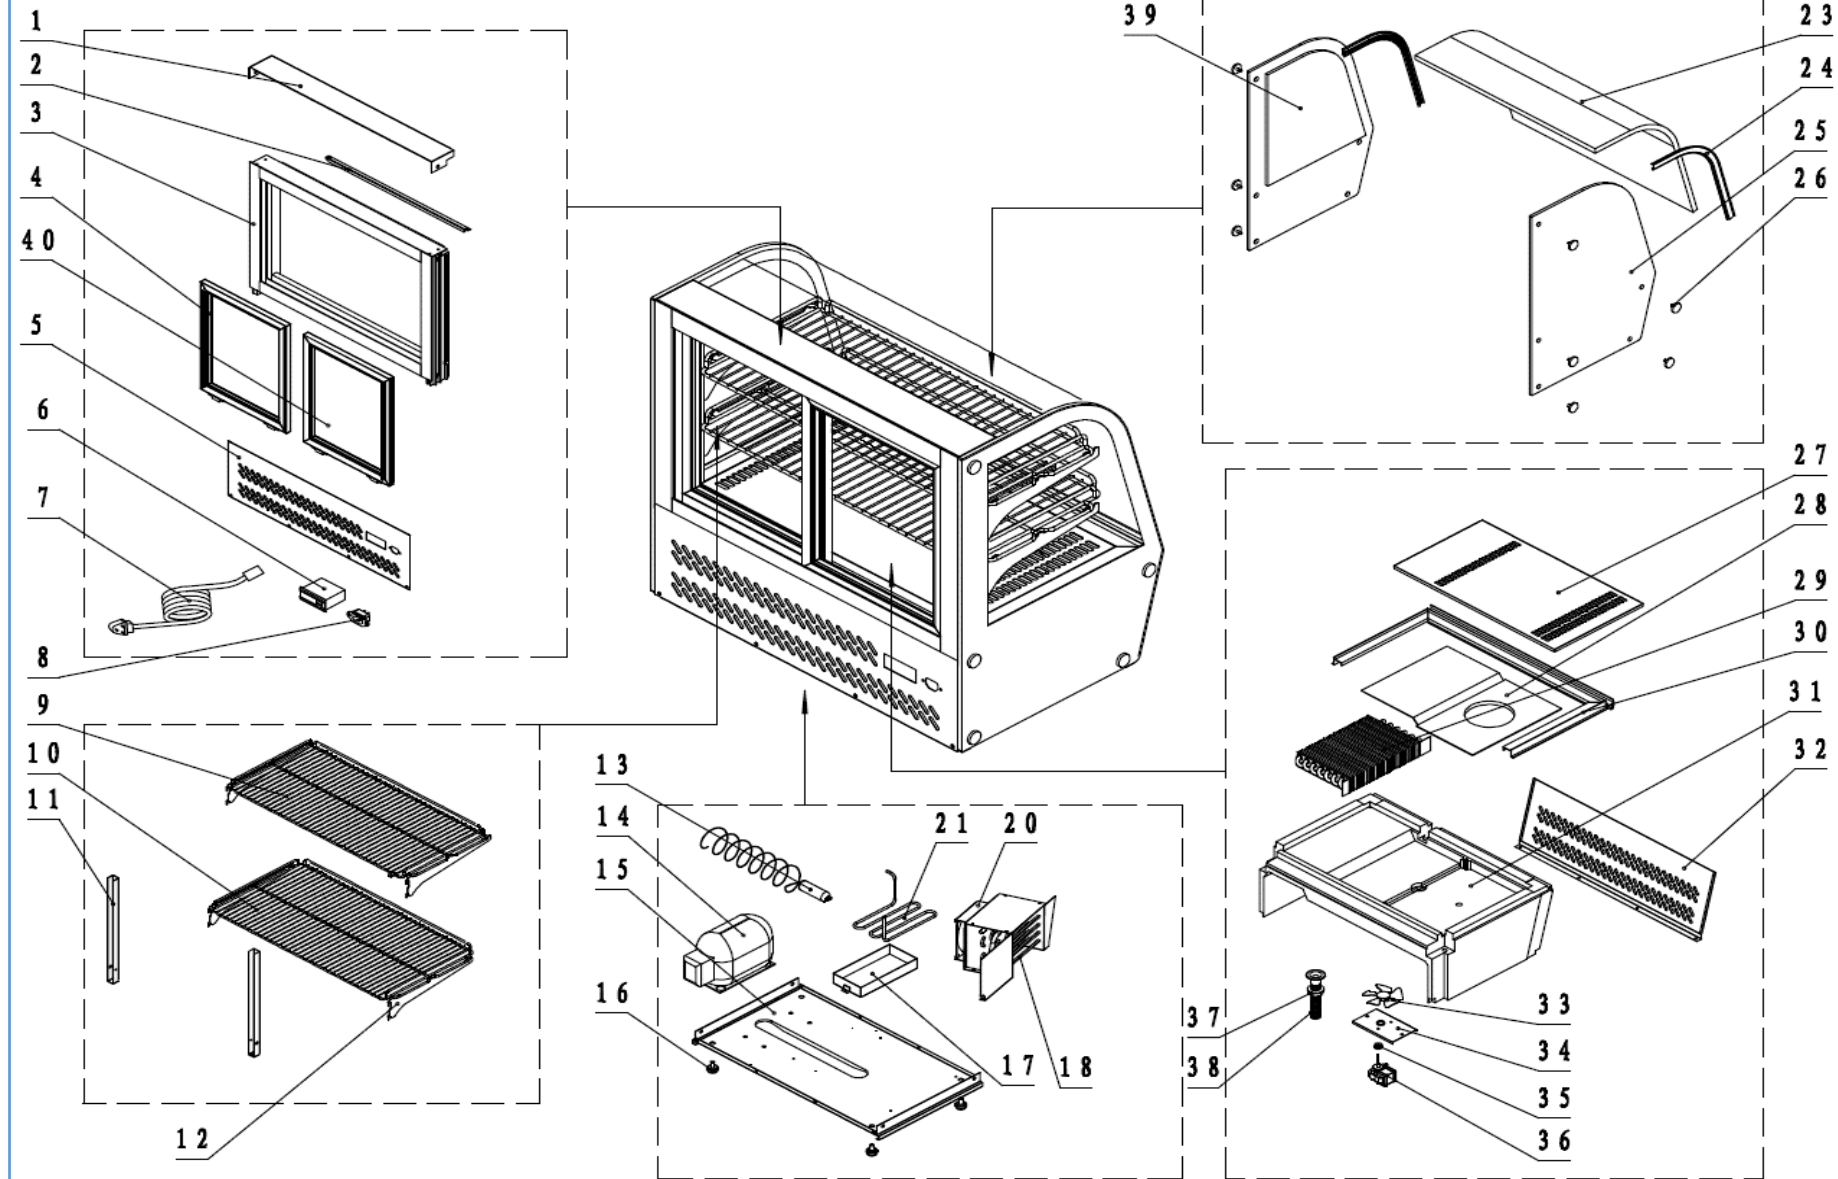

## Onderdelenlijst 7450.0605

POS:	Art.No.:	Omschrijving:	Aantal:
1		COVER BOARD	
2	9338.1955	LED LAMP	
3		DOOR FRAME	
4	9338.1585	GLASS DOOR	
5		FRONT PANDEL	
6	9114.0035	THERMOSTAT	
7		PLUG	
8		CONNECTOR PLUGS	
9		UPPER SHELF	
10		LOWER SHELF	
11		SUPPORT	
12	9338.1715	SHELF SUPPORT	
13		FILTER	
14	9338.0635	COMPRESSOR	
15		UNIT BOARD	
16	9338.1195	FEED	
17		WATER BOX	
18		CONDENSER	
20		JUNCTION BOX	
21		DISCHARGE PIPE	
23		CURVED GLASS	
24		GLASS GASKET	
25		SIDE GLASS	
26		HEX DOMED CAP NUT	
27		AIR FLOW CONDUCT BOARD	
28		AIR FLOW BOARD	
29	9338.1986	EVAPORATOR	
30		BODY FRAME	
31		BODY	
32		BACK FLOW PANNEL	
33	9338.1045	FAN BLADES	
34	9338.1045	FAN SUPPORT	
35	9338.1045	RUBBER APRONS	
36	9338.1045	FAN	
37		DRAIN PIPE NUT	
38	9338.0040	DRAIN PIPE	
39		SIDE GLASS	
40	9338.1585	GLASS DOOR	