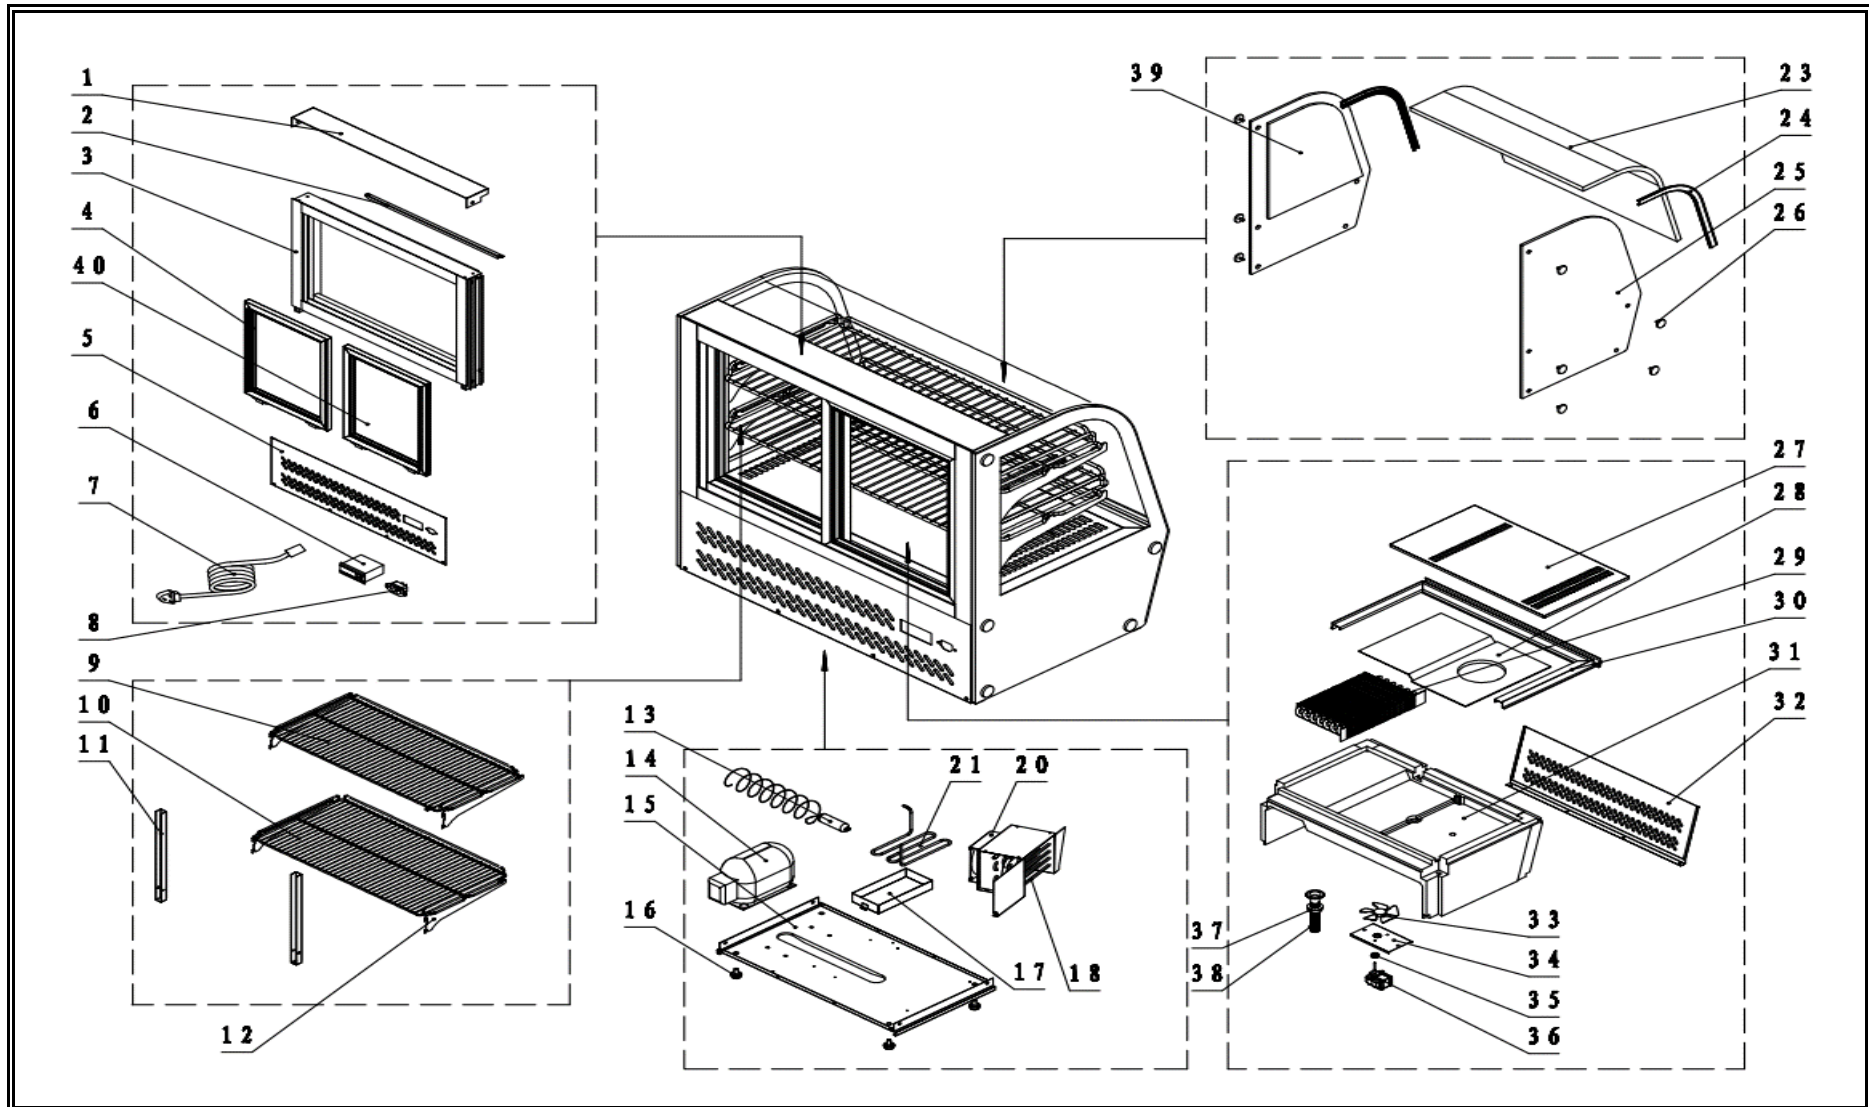

**7450.0605**

**R134A**

Onderdelen informatie  
Erzatzteil information  
Spare part information  
Information de pièces

POS:	Art.No.:	Omschrijving:	Aantal:
1		COVER BOARD	
2	9338.1955	LED LAMP	
3		DOOR FRAME	
4	9338.1585	GLASS DOOR	
5		FRONT PANDEL	
6	9114.0035	THERMOSTAT	
7		PLUG	
8		CONNECTOR PLUGS	
9		UPPER SHELF	
10		LOWER SHELF	
11		SUPPORT	
12	9338.1715	SHELF SUPPORT	
13	9338.1791	FILTER	
14	9338.0635	COMPRESSOR	
15		UNIT BOARD	
16	9338.1195	FEED	
17		WATER BOX	
18		CONDENSER	
20		JUNCTION BOX	
21		DISCHARGE PIPE	
23		CURVED GLASS	
24		GLASS GASKET	
25		SIDE GLASS	
26		HEX DOMED CAP NUT	
27		AIR FLOW CONDUCT BOARD	
28		AIR FLOW BOARD	
29	9338.1986	EVAPORATOR	
30		BODY FRAME	
31		BODY	
32		BACK FLOW PANNEL	
33	9338.1045	FAN BLADES	
34	9338.1045	FAN SUPPORT	
35	9338.1045	RUBBER APRONS	
36	9338.1045	FAN	
37		DRAIN PIPE NUT	
38	9338.0040	DRAIN PIPE	
39		SIDE GLASS	
40	9338.1585	GLASS DOOR	